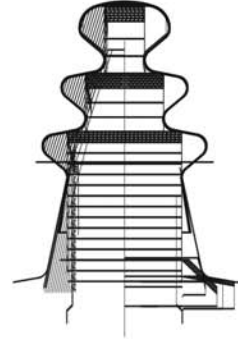

Big Broaches ▶

The largest diameter is up to 13.8 inches and the length is up to 118 inches.

Helical Broaches ▶

Gas & Air Turbin Slot Broaches

Flat Broaches

- Pot Broaches
- Steering Rack Broaches
- Flat & Profile Broaches