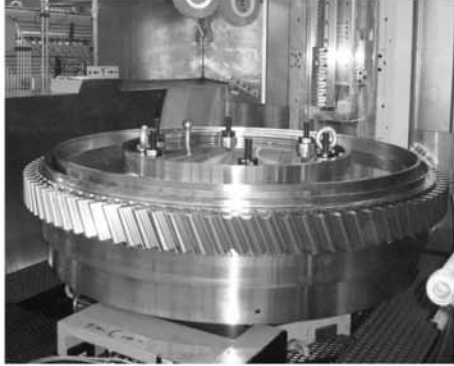

Big Broaches ▶

The largest diameter is up to 13.8 inches and the length is up to 118 inches.

Helical Broaches ▶

Gas & Air Turbin Slot Broaches

Flat Broaches

- Pot Broaches
- Steering Rack Broaches
- Flat & Profile Broaches